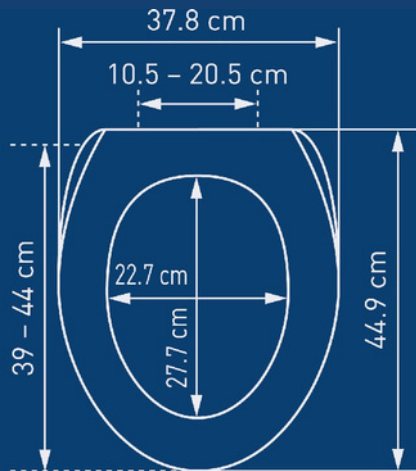

Wood Troyes

Troyes Slow Down - Beton grau