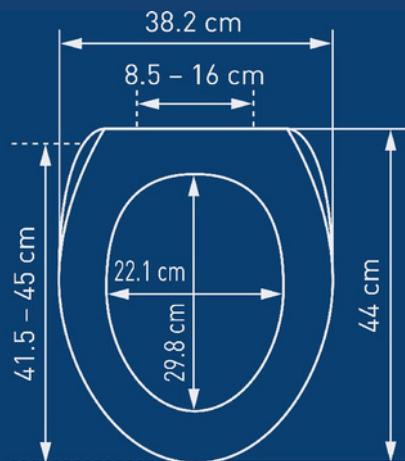

# Duroplast Barbana

Barbana Slow Down - orange

Barbana Slow Down - yellow

Barbana Slow Down - white

Barbana Slow Down - gray

Barbana Slow Down - blue

Barbana Slow Down - beige

Barbana Slow Down - black