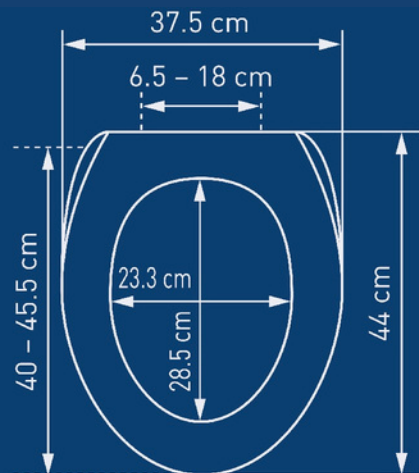

# Duroplast Deco Nancy

Nancy Slow Down  
Walk of fame

Nancy Slow Down  
Treetop

Nancy Slow Down  
Anchor

Nancy Slow Down  
Lion

Nancy Slow Down  
Beer

Nancy Slow Down  
Beach chair