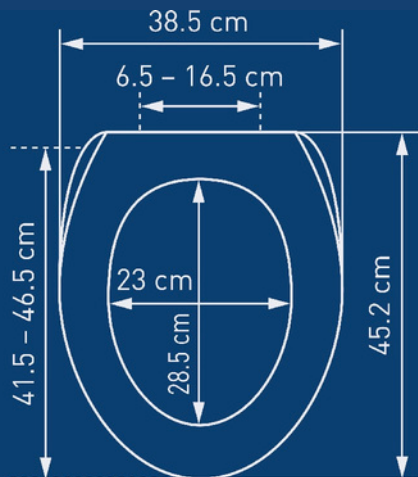

# Duroplast Deco Nancy

Nancy Slow Down  
Walk of fame

Nancy Slow Down  
Treetop

Nancy Slow Down  
Anchor

Nancy Slow Down  
Lion

Nancy Slow Down  
Beer

Nancy Slow Down  
Beach chair