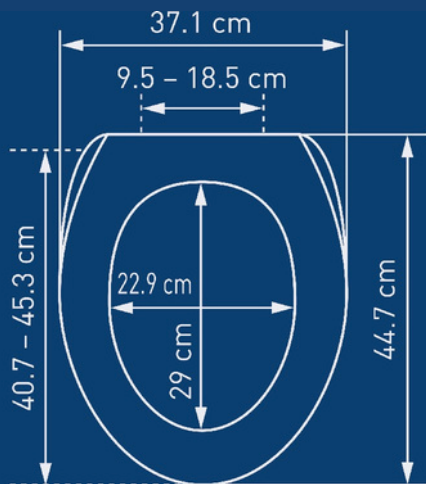

Race Slow Down - schwarz