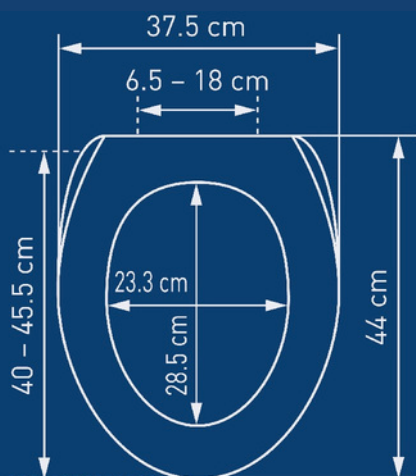

Barbana Slow Down - navy blue